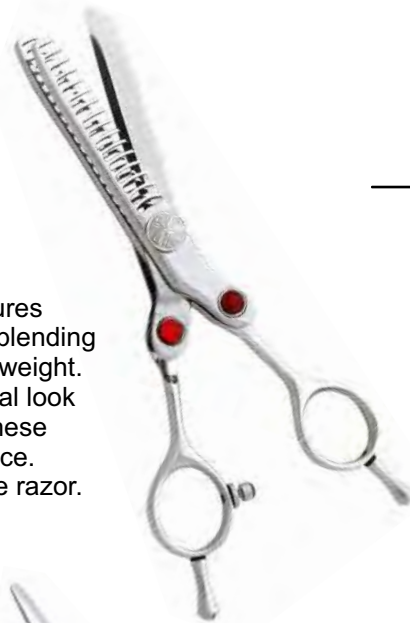

Description:

This double shear blends and textures in one action. A 24-tooth blade for blending and a 16-tooth blade for removing weight. Create a softer texture and a natural look in half the time. Forged from Japanese Hitachi Steel for greater performance. Includes a case and a silver texture razor.