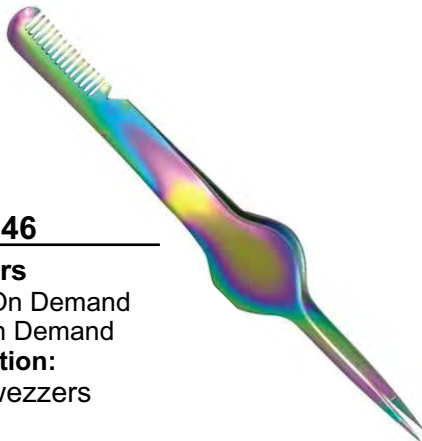

HI-T-146

Tweezers
Color: On Demand
Size: On Demand
Description:
Multi Tweezers