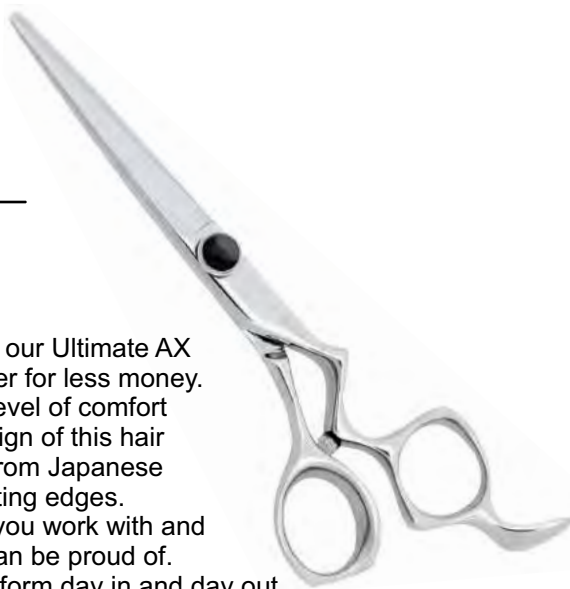

Description:

The twin cutting shear of our Ultimate AX model. Try our WX Master for less money. Experience the highest level of comfort thanks to the unique design of this hair shear's handle. Forged from Japanese ATS34 Steel for long-lasting edges. Be inspired by the tools you work with and design a hair style you can be proud of. This is a tool that will perform day in and day out.