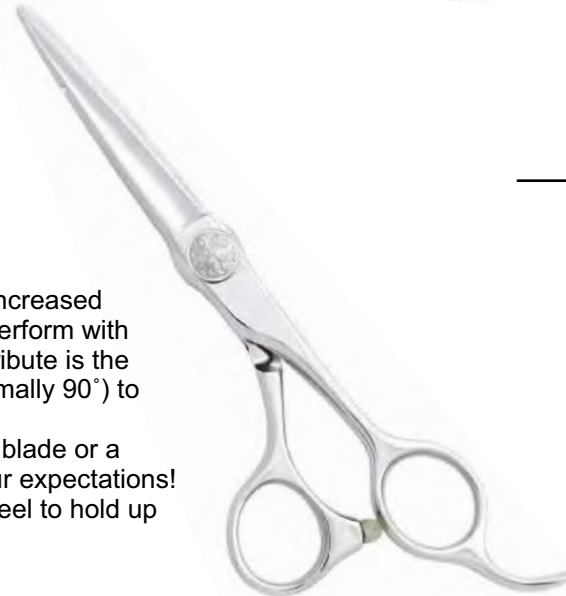

#### Description:

The Micro serrated edge offers increased longevity of the blades and will perform with superior precision. Its unique attribute is the micro-teeth cut at 45° angle (normally 90°) to produce a smooth cutting action. Choose between 100% serrated blade or a 30% serration. It will surpass your expectations! Made from Hitachi V10 Cobalt steel to hold up on the thickest hair.