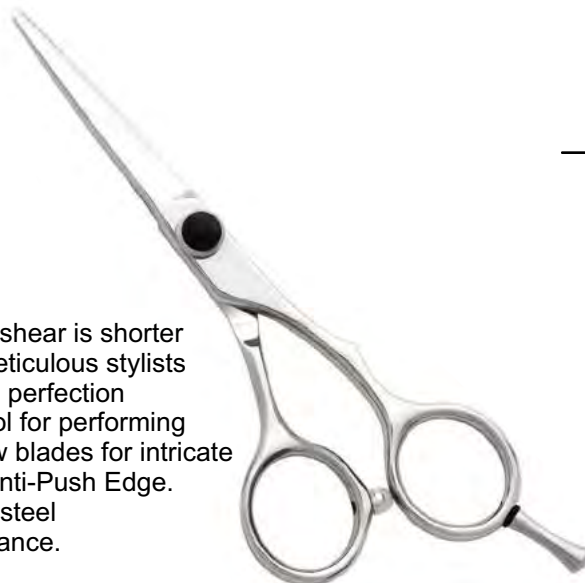

#### Description:

Hair cutting made easy. This shear is shorter (5" length) and is great for meticulous stylists who take their time achieving perfection with each hair cut. A great tool for performing all of your detail work. Narrow blades for intricate work. Features Murtal New Anti-Push Edge. Made from Japanese ATS34 steel for advanced cutting performance.