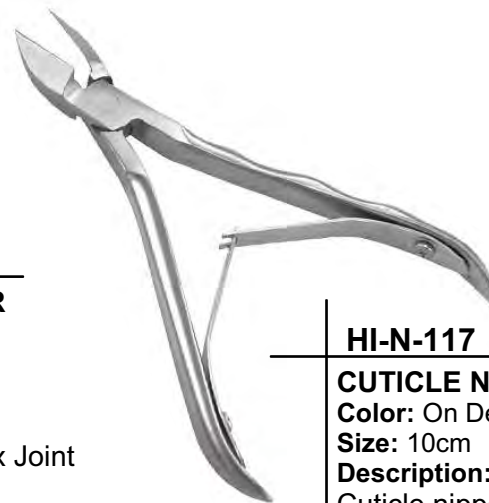

HI-N-117

CUTICLE NIPPER

Color: On Demand

Size: 10cm

Description:

Cuticle nipper,
Double Spring Box Joint