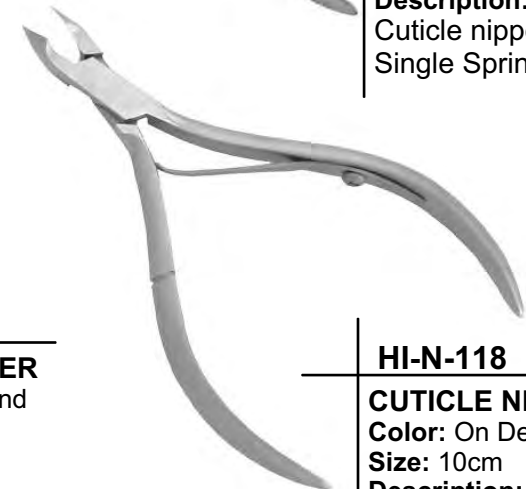

Cuticle nipper,  
Double Spring Box Joint  
With Back Lock

**HI-N-117**

**CUTICLE NIPPER**

**Color:** On Demand

**Size:** 10cm

**Description:**

Cuticle nipper,  
Double Spring Box Joint

**HI-N-118**