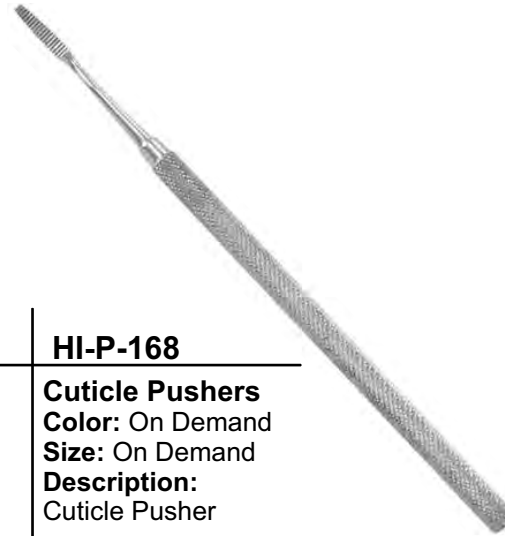

HI-P-168

Cuticle Pushers
Color: On Demand
Size: On Demand
Description:
Cuticle Pusher