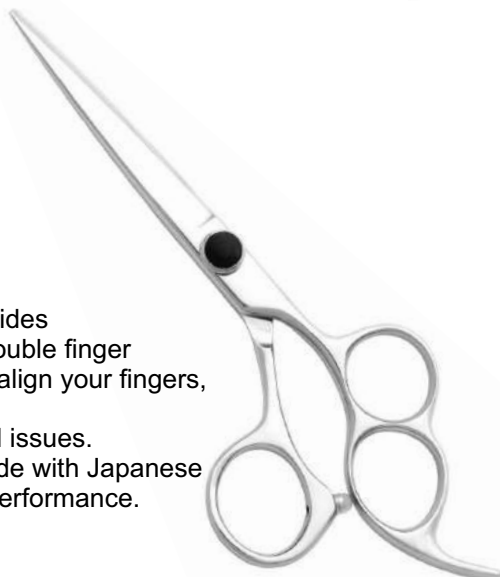

### PERFORMANCE SHEARS

**Color:** Silver

**Size:** On Demand

**Description:**

This 3-hole hair scissor provides you with total control. The double finger holes correctly position and align your fingers, which is a wonderful feature to help prevent carpal tunnel issues. This lightweight shear is made with Japanese 440C steel for long-lasting performance.