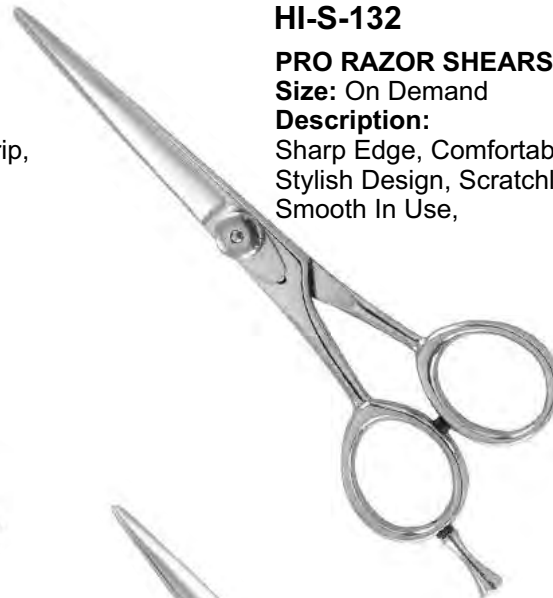

HI-S-132

PRO RAZOR SHEARS

Size: On Demand

Description:

Sharp Edge, Comfortable Grip, Stylish Design, Scratchless, Smooth In Use,