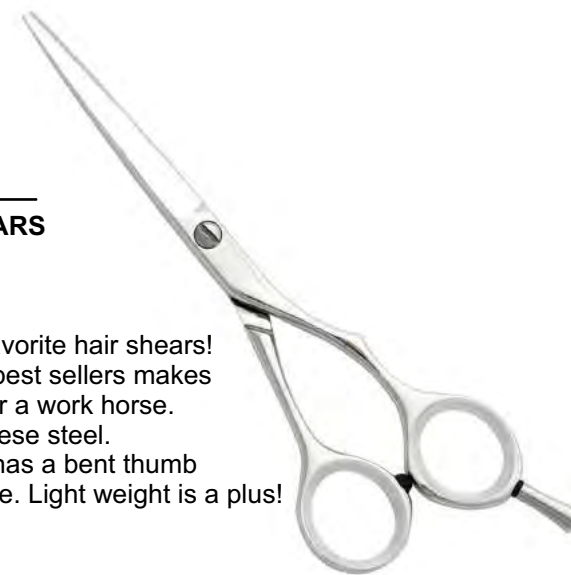

#### Description:

One of Murtal all time favorite hair shears!

12 years as one of our best sellers makes this convex edged shear a work horse.

Made from 440C Japanese steel.

The ergonomic handle has a bent thumb ring for a perfect balance. Light weight is a plus!