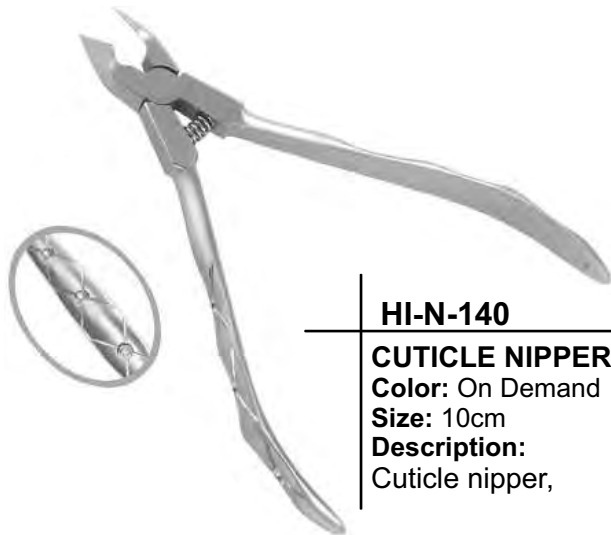

HI-N-140
CUTICLE NIPPER
Color: On Demand
Size: 10cm
Description:
Cuticle nipper,