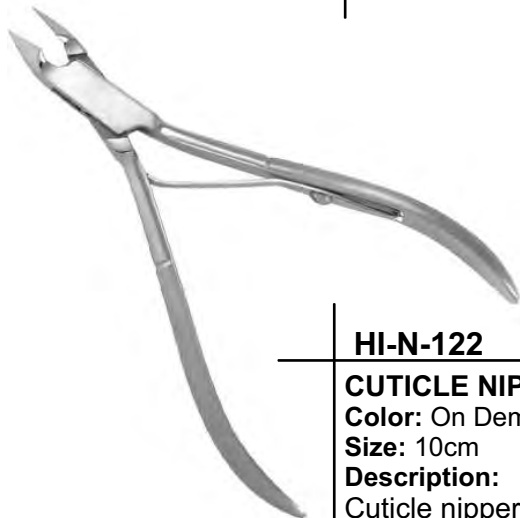

**Color:** On Demand

**Size:** 10cm

**Description:**  
Cuticle nipper,  
Single Spring

**HI-N-121**

**CUTICLE NIPPER**

**Color:** On Demand

**Size:** 10cm

**Description:**  
Cuticle nipper,  
Single Spring