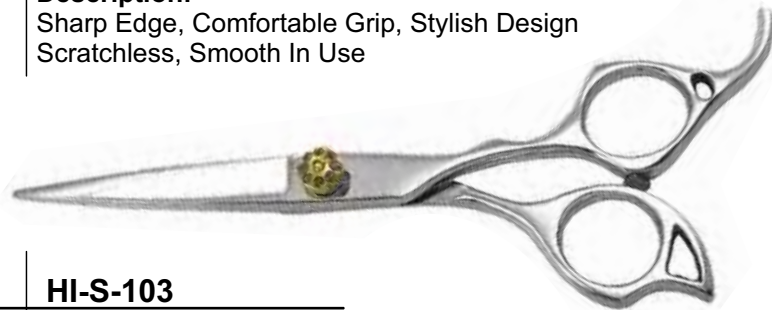

HI-S-103

PRO RAZOR SHEARS

Color: Silver

Size: On Demand

Description:

Sharp Edge, Comfortable Grip, Stylish Design
Scratchless, Smooth In Use