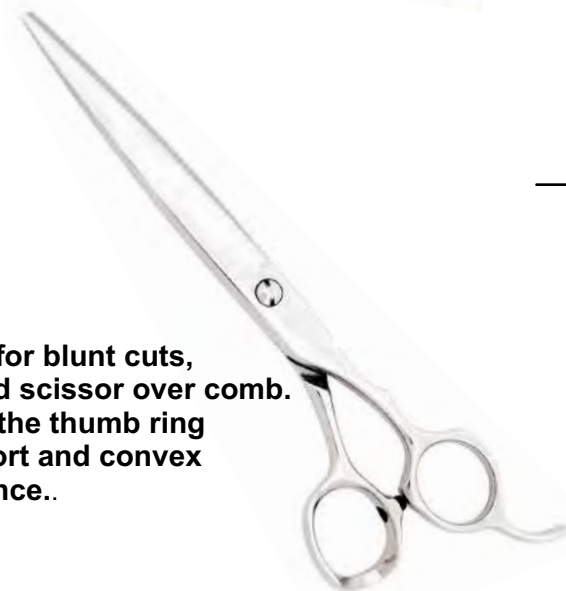

#### Description:

**This 7 inch is a great shear for blunt cuts, deep point cutting, bobs and scissor over comb.**

**Features offset handle with the thumb ring bent down for greater comfort and convex edges for smooth performance..**