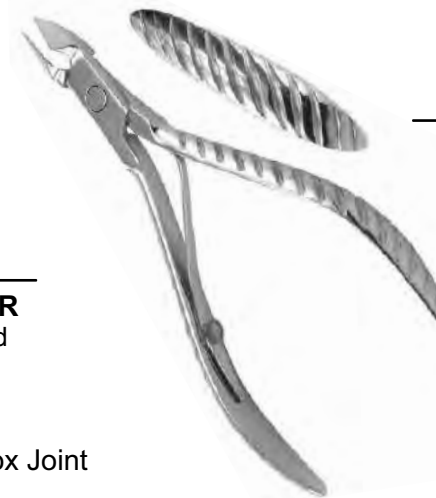

Cuticle nipper,  
Double Spring Box Joint

**HI-N-111**

**CUTICLE NIPPER**

**Color:** On Demand

**Size:** 10cm

**Description:**

Cuticle nipper,  
Double Spring Box Joint

**HI-N-112**