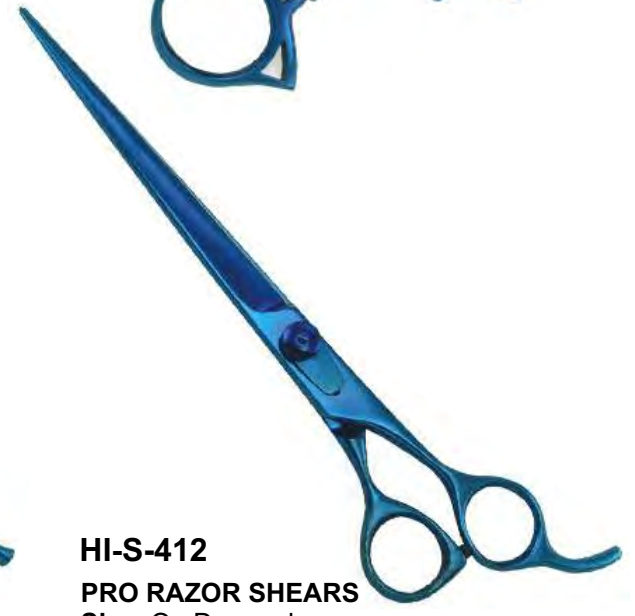

HI-S-412
PRO RAZOR SHEARS
Size: On Demand
Description:
Barber / Hairdressing Scissors
Titanium Coated Blue Color
with razor edge blades