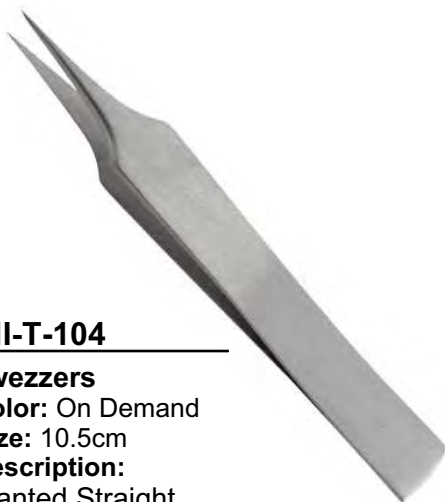

HI-T-104

Tweezers

Color: On Demand

Size: 10.5cm

Description:

Slanted Straight