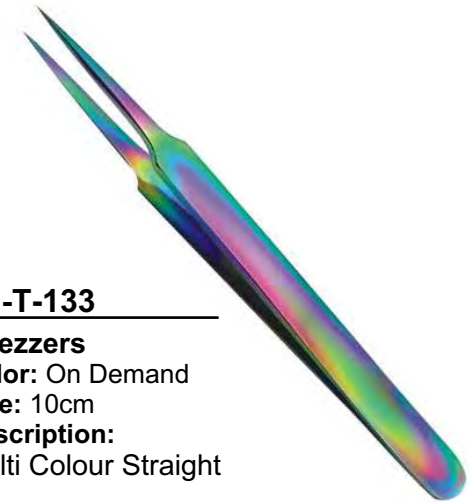

HI-T-133

Tweezers

Color: On Demand

Size: 10cm

Description:

Multi Colour Straight