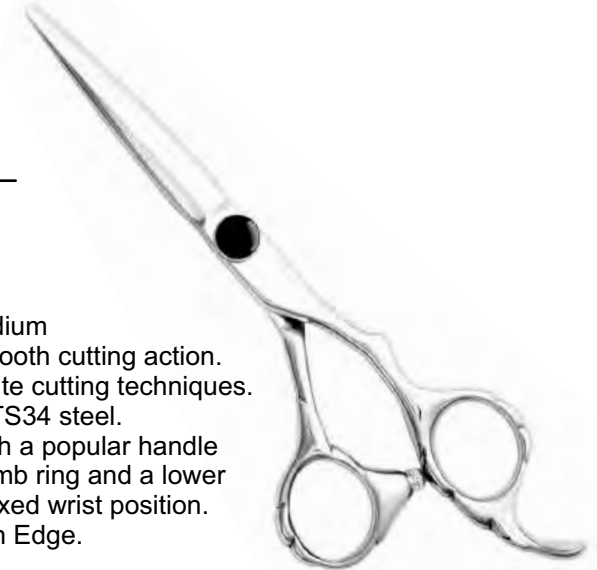

Description:

Masterfully crafted, a medium weight hair scissor for smooth cutting action. Performs all of your favorite cutting techniques. Forged from Japanese ATS34 steel. A well balanced shear with a popular handle design featuring bent thumb ring and a lower finger rest for a more relaxed wrist position. Features Murtal Anti-Push Edge.