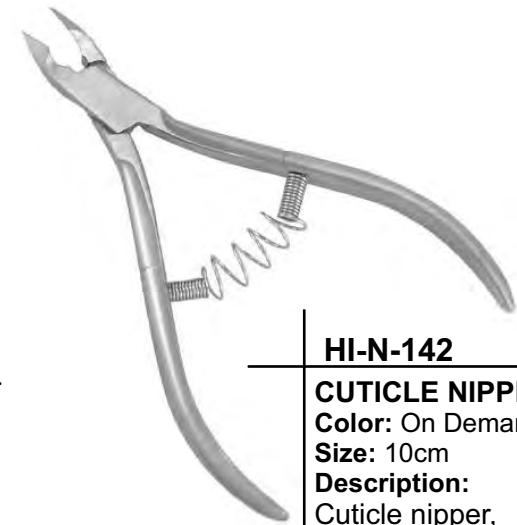

HI-N-141
CUTICLE NIPPER
Color: On Demand
Size: 10cm
Description:
Cuticle nipper,

HI-N-142
CUTICLE NIPPER
Color: On Demand
Size: 10cm
Description:
Cuticle nipper,